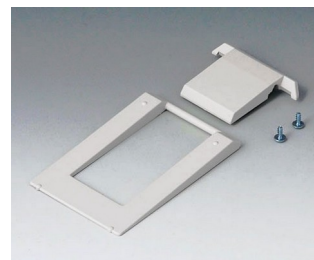

A9250907
Tilt foot bar
ABS (UL 94 HB)
off-white RAL 9002