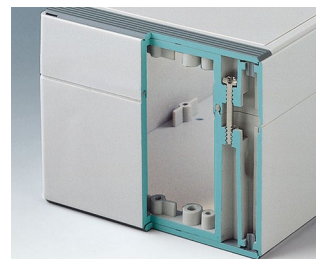

- versatile, sealed enclosures in eleven basic dimensions, different heights and two standard materials
- ABS (UL 94 HB), approved as a terminal mounting case
- PC (UL 94 HB), a solid and robust case, with high heat resistance for use in adverse environments
- usable as a handheld, desktop or wall mount enclosure, and also as a DIN rail enclosure (with accessory DIN rail clips)
- easy-assembly; the case shells can be used as either the top or the base section
- both parts with recessed operating area for protecting membrane keypads or product labels
- the cover fixings are outside of the sealed area; the fixing screws are rust proof and captured in the top part
- hidden screw shafts for wall mounting or external wall mounting brackets
- coloured cover strips for coding (as an alternative to the standard version in light grey)
- internal fastening pillars for PCBs and components
- extensive range of accessories: case feet, hinge, fastening elements to DIN rails, PCB support for mounting pre-assembled PCB units etc.