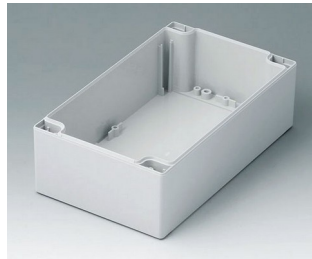

C2122002
Case shell 120, with tongue
PC (UL 94 HB)
light grey RAL 7035
200x120x60mm