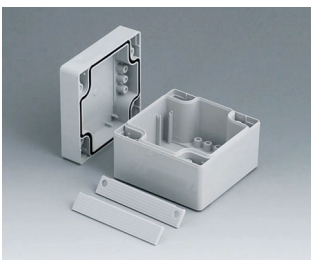

C2008081
ROBUST-BOX WIDTH 80, Vers.
I
ABS (UL 94 HB)
light grey RAL 7035
80x80x60mm
IP 66