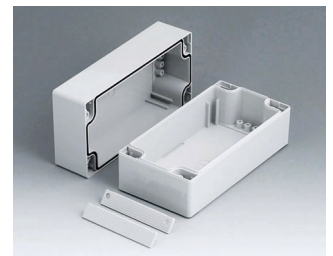

C2108162
ROBUST-BOX WIDTH 80, Vers.
II
PC (UL 94 HB)
light grey RAL 7035
160x80x80mm
IP 66