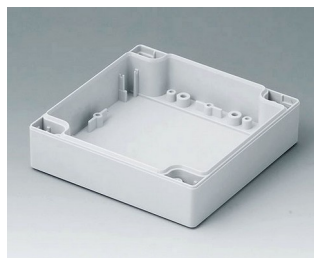

C0121202
Case shell 120, with tongue
PC (UL 94 HB)
light grey RAL 7035
120x120x30mm