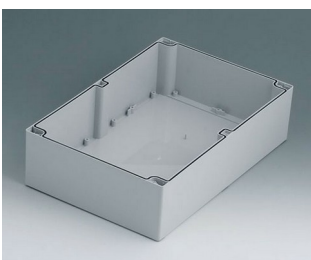

C5203001
Case shell 200, with groove
ABS (UL 94 HB)
light grey RAL 7035
300x200x80mm