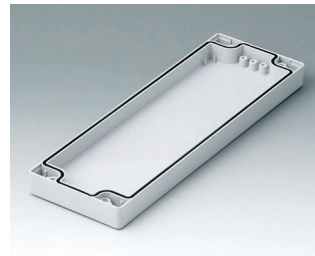

C0082401
Case shell 80, with groove
ABS (UL 94 HB)
light grey RAL 7035
240x80x20mm