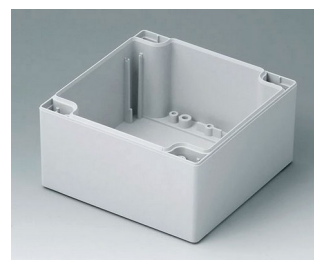

C2121201
Case shell 120, with tongue
ABS (UL 94 HB)
light grey RAL 7035
120x120x60mm