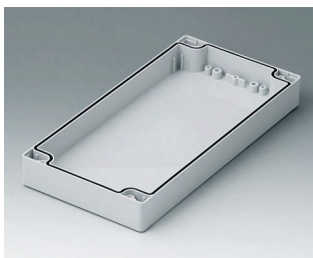

C1122401
Case shell 120, with groove
ABS (UL 94 HB)
light grey RAL 7035
240x120x30mm