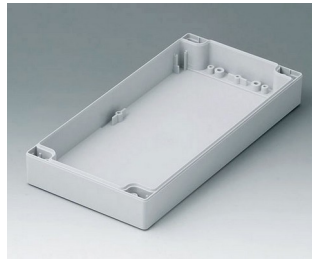

C0122402
Case shell 120, with tongue
PC (UL 94 HB)
light grey RAL 7035
240x120x30mm