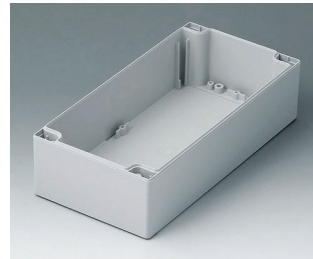

C2122401
Case shell 120, with tongue
ABS (UL 94 HB)
light grey RAL 7035
240x120x60mm