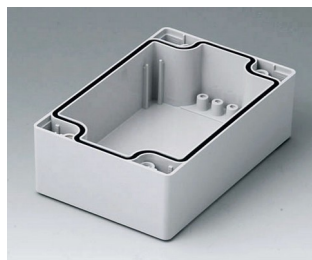

C2081202
Case shell 80, with groove
PC (UL 94 HB)
light grey RAL 7035
120x80x40mm