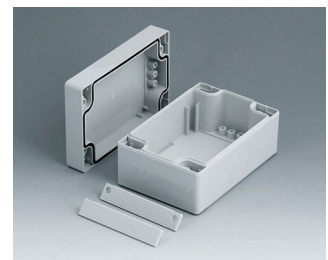

C2008122
ROBUST-BOX WIDTH 80, Vers.
II
PC (UL 94 HB)
light grey RAL 7035
120x80x60mm
IP 66