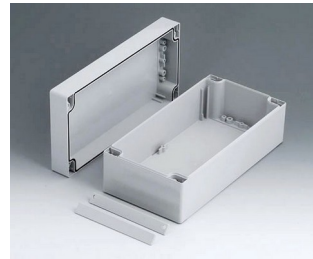

C2112241
ROBUST-BOX WIDTH 120,
Vers. I
ABS (UL 94 HB)
light grey RAL 7035
240x120x90mm
IP 66