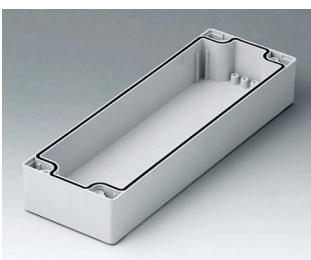

C2082401
Case shell 80, with groove
ABS (UL 94 HB)
light grey RAL 7035
240x80x40mm