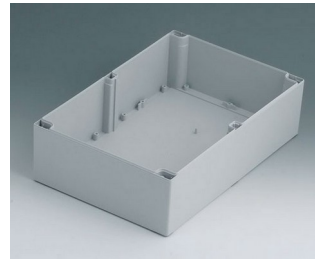

C4203001
Case shell 200, with tongue
ABS (UL 94 HB)
light grey RAL 7035
300x200x80mm