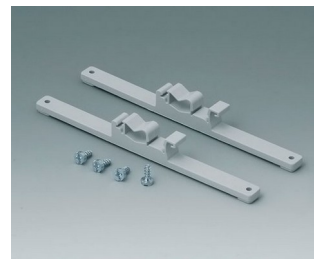

## Accessory "wall/holder"

**C2201088**  
 Fastening elements to DIN-Rails  
 PA 6  
 light grey RAL 7035

**C2203128**  
 Fastening elements to DIN-Rails  
 PA 6  
 light grey RAL 7035

**C2204168**  
 Fastening elements to DIN-Rails  
 PA 6  
 light grey RAL 7035