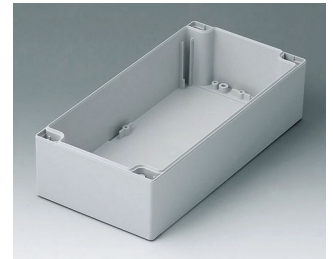

C2122402
Case shell 120, with tongue
PC (UL 94 HB)
light grey RAL 7035
240x120x60mm