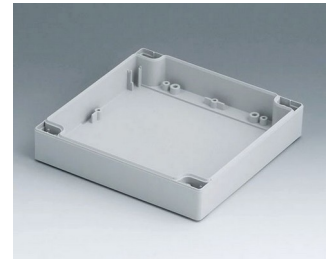

C0161602
Case shell 160, with tongue
PC (UL 94 HB)
light grey RAL 7035
160x160x30mm