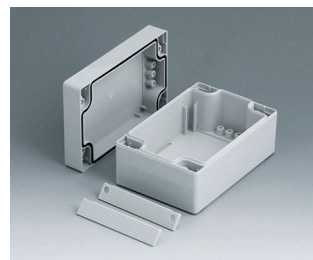

C2008121
ROBUST-BOX WIDTH 80, Vers.
I
ABS (UL 94 HB)
light grey RAL 7035
120x80x60mm
IP 66