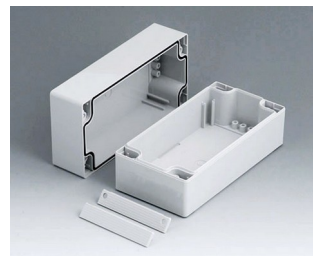

C2108161
ROBUST-BOX WIDTH 80, Vers.
I
ABS (UL 94 HB)
light grey RAL 7035
160x80x80mm
IP 66