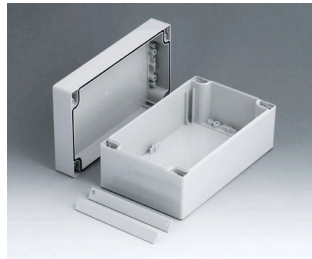

C2112202
ROBUST-BOX WIDTH 120,
Vers. II
PC (UL 94 HB)
light grey RAL 7035
200x120x90mm
IP 66