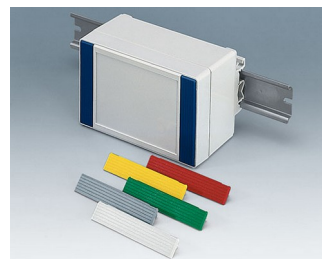

- versatile, sealed enclosures in eleven basic dimensions, different heights and two standard materials
- ABS (UL 94 HB), approved as a terminal mounting case
- PC (UL 94 HB), a solid and robust case, with high heat resistance for use in adverse environments
- usable as a handheld, desktop or wall mount enclosure, and also as a DIN rail enclosure (with accessory DIN rail clips)
- easy-assembly; the case shells can be used as either the top or the base section
- both parts with recessed operating area for protecting membrane keypads or product labels
- the cover fixings are outside of the sealed area; the fixing screws are rust proof and captured in the top part
- hidden screw shafts for wall mounting or external wall mounting brackets
- coloured cover strips for coding (as an alternative to the standard version in light grey)
- internal fastening pillars for PCBs and components
- extensive range of accessories: case feet, hinge, fastening elements to DIN rails, PCB support for mounting pre-assembled PCB units etc.