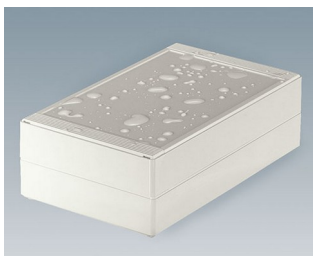

- versatile, sealed enclosures in eleven basic dimensions, different heights and two standard materials
- ABS (UL 94 HB), approved as a terminal mounting case
- PC (UL 94 HB), a solid and robust case, with high heat resistance for use in adverse environments
- usable as a handheld, desktop or wall mount enclosure, and also as a DIN rail enclosure (with accessory DIN rail clips)
- easy-assembly; the case shells can be used as either the top or the base section
- both parts with recessed operating area for protecting membrane keypads or product labels
- the cover fixings are outside of the sealed area; the fixing screws are rust proof and captured in the top part
- hidden screw shafts for wall mounting or external wall mounting brackets
- coloured cover strips for coding (as an alternative to the standard version in light grey)
- internal fastening pillars for PCBs and components
- extensive range of accessories: case feet, hinge, fastening elements to DIN rails, PCB support for mounting pre-assembled PCB units etc.