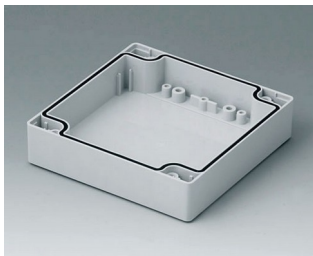

C1121201
Case shell 120, with groove
ABS (UL 94 HB)
light grey RAL 7035
120x120x30mm