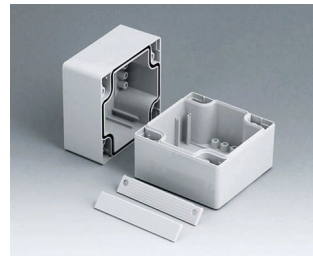

C2108081
ROBUST-BOX WIDTH 80, Vers.
I
ABS (UL 94 HB)
light grey RAL 7035
80x80x80mm
IP 66