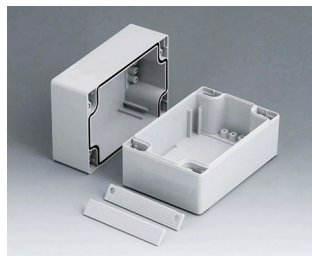

C2108122
ROBUST-BOX WIDTH 80, Vers.
II
PC (UL 94 HB)
light grey RAL 7035
120x80x80mm
IP 66