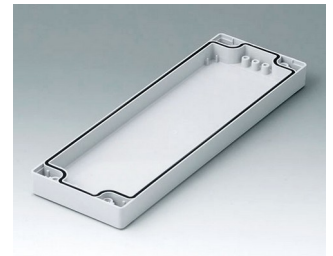

C0082402
Case shell 80, with groove
PC (UL 94 HB)
light grey RAL 7035
240x80x20mm