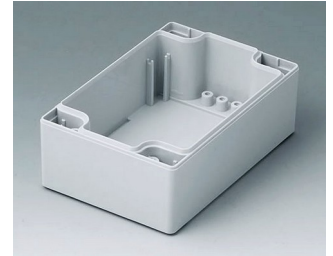

C1081202
Case shell 80, with tongue
PC (UL 94 HB)
light grey RAL 7035
120x80x40mm