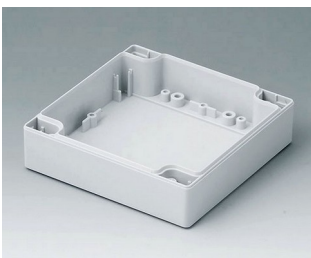

C0121201
Case shell 120, with tongue
ABS (UL 94 HB)
light grey RAL 7035
120x120x30mm