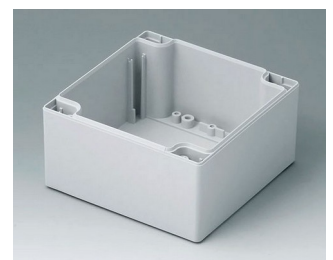

C2121202
Case shell 120, with tongue
PC (UL 94 HB)
light grey RAL 7035
120x120x60mm