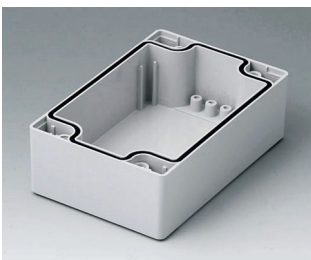

C2081201
Case shell 80, with groove
ABS (UL 94 HB)
light grey RAL 7035
120x80x40mm