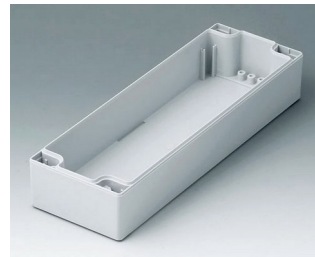

C1082401
Case shell 80, with tongue
ABS (UL 94 HB)
light grey RAL 7035
240x80x40mm