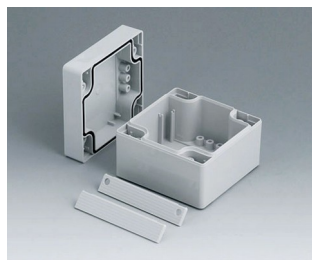

C2008082
ROBUST-BOX WIDTH 80, Vers.
II
PC (UL 94 HB)
light grey RAL 7035
80x80x60mm
IP 66