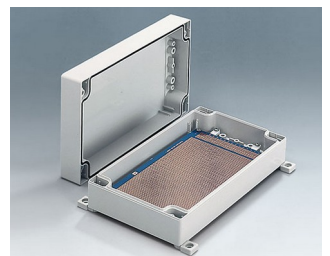

- versatile, sealed enclosures in eleven basic dimensions, different heights and two standard materials
- ABS (UL 94 HB), approved as a terminal mounting case
- PC (UL 94 HB), a solid and robust case, with high heat resistance for use in adverse environments
- usable as a handheld, desktop or wall mount enclosure, and also as a DIN rail enclosure (with accessory DIN rail clips)
- easy-assembly; the case shells can be used as either the top or the base section
- both parts with recessed operating area for protecting membrane keypads or product labels
- the cover fixings are outside of the sealed area; the fixing screws are rust proof and captured in the top part
- hidden screw shafts for wall mounting or external wall mounting brackets
- coloured cover strips for coding (as an alternative to the standard version in light grey)
- internal fastening pillars for PCBs and components
- extensive range of accessories: case feet, hinge, fastening elements to DIN rails, PCB support for mounting pre-assembled PCB units etc.