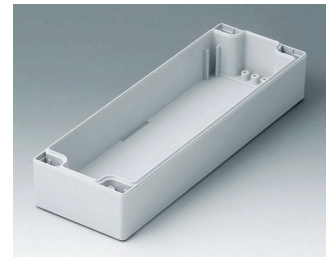

C1082402
Case shell 80, with tongue
PC (UL 94 HB)
light grey RAL 7035
240x80x40mm