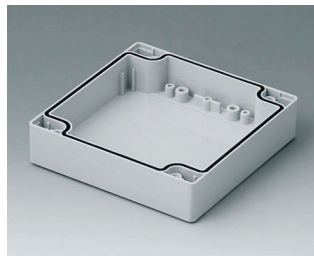

C1121202
Case shell 120, with groove
PC (UL 94 HB)
light grey RAL 7035
120x120x30mm