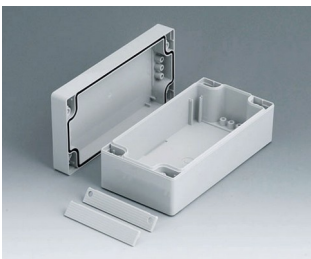

C2008161
ROBUST-BOX WIDTH 80, Vers.
I
ABS (UL 94 HB)
light grey RAL 7035
160x80x60mm
IP 66