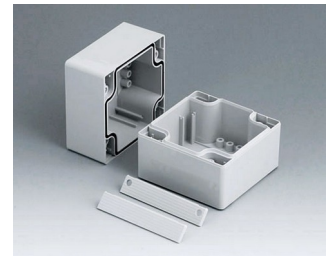

C2108082
ROBUST-BOX WIDTH 80, Vers.
II
PC (UL 94 HB)
light grey RAL 7035
80x80x80mm
IP 66