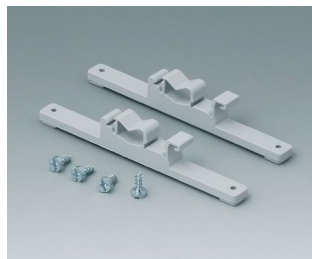

C2203128
Fastening elements to DIN-Rails
PA 6
light grey RAL 7035