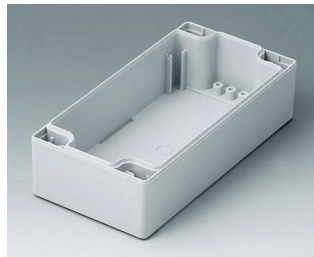

C1081602
Case shell 80, with tongue
PC (UL 94 HB)
light grey RAL 7035
160x80x40mm