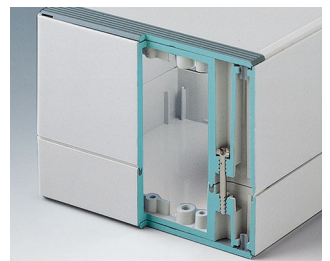

- versatile, sealed enclosures in eleven basic dimensions, different heights and two standard materials
- ABS (UL 94 HB), approved as a terminal mounting case
- PC (UL 94 HB), a solid and robust case, with high heat resistance for use in adverse environments
- usable as a handheld, desktop or wall mount enclosure, and also as a DIN rail enclosure (with accessory DIN rail clips)
- easy-assembly; the case shells can be used as either the top or the base section
- both parts with recessed operating area for protecting membrane keypads or product labels
- the cover fixings are outside of the sealed area; the fixing screws are rust proof and captured in the top part
- hidden screw shafts for wall mounting or external wall mounting brackets
- coloured cover strips for coding (as an alternative to the standard version in light grey)
- internal fastening pillars for PCBs and components
- extensive range of accessories: case feet, hinge, fastening elements to DIN rails, PCB support for mounting pre-assembled PCB units etc.