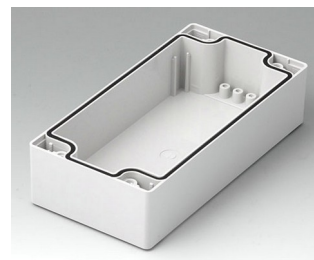

C2081601
Case shell 80, with groove
ABS (UL 94 HB)
light grey RAL 7035
160x80x40mm