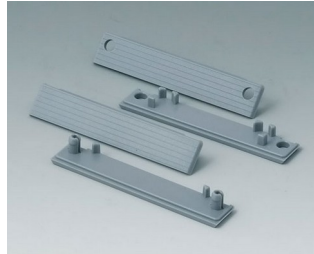

C2201082
Cover strips 80
PC (UL 94 HB)
silver grey RAL 7001