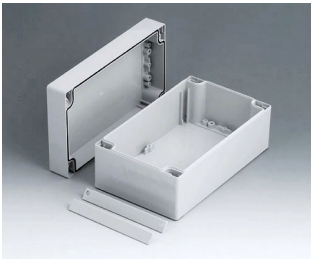

ROBUST-BOX

C2112201
ROBUST-BOX WIDTH 120,
Vers. I
ABS (UL 94 HB)
light grey RAL 7035
200x120x90mm
IP 66