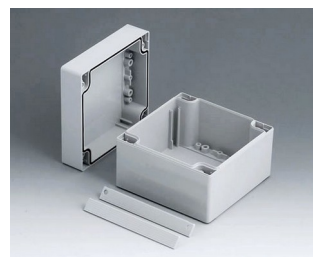

C2112121
ROBUST-BOX WIDTH 120,
Vers. I
ABS (UL 94 HB)
light grey RAL 7035
120x120x90mm
IP 66