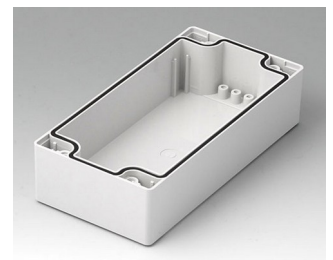

C2081602
Case shell 80, with groove
PC (UL 94 HB)
light grey RAL 7035
160x80x40mm