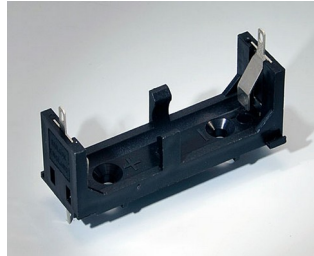

# BATTERY COMPARTMENTS AND HOLDERS,

GEHÄUSE  
SYSTEME

## BUTTON CELL HOLDERS

**A9303210**  
Battery holder, 1 x C  
PA  
black RAL 9005

**A9303310**  
Battery holder, 1 x AA  
PA  
black RAL 9005

**A9336117**  
Battery compartment kit, 3 x AA  
ABS (UL 94 HB)  
off-white RAL 9002  
93x69mm  
IP 54