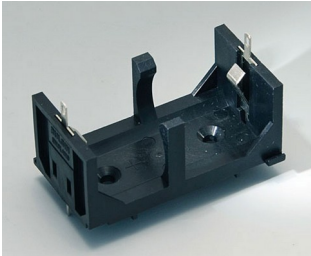

BATTERY COMPARTMENTS AND HOLDERS,

GEHÄUSE
SYSTEME

BUTTON CELL HOLDERS

A9303210
Battery holder, 1 x C
PA
black RAL 9005