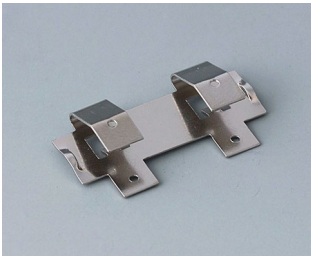

## BUTTON CELL HOLDERS

### Accessory "battery"

**A9156002**  
Plug-in contact, 1 x 9 V (PP3)

**A9161001**  
Set of battery clips, 4 x AA  
Steel  
tin-plated

**A9193003**  
Battery-clips, double contact  
Steel  
tin-plated

**A9193004**  
Battery-clips, single contact  
Steel  
tin-plated

**A9193005**  
Battery clips, double contact  
Steel  
nickel-plated

**A9193006**  
Battery-clips, single contact  
Steel  
nickel-plated

**A9193008**  
Battery clips, double contact  
CuBe  
nickel-plated