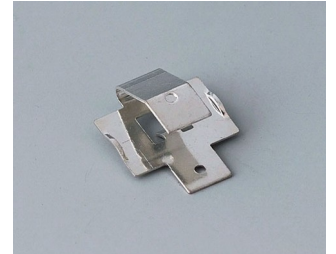

## BUTTON CELL HOLDERS

### Accessory "battery"

**A9156002**  
Plug-in contact, 1 x 9 V (PP3)

**A9161001**  
Set of battery clips, 4 x AA  
Steel  
tin-plated

**A9193003**  
Battery-clips, double contact  
Steel  
tin-plated

**A9193004**  
Battery-clips, single contact  
Steel  
tin-plated

**A9193005**  
Battery clips, double contact  
Steel  
nickel-plated

**A9193006**  
Battery-clips, single contact  
Steel  
nickel-plated

**A9193008**  
Battery clips, double contact  
CuBe  
nickel-plated