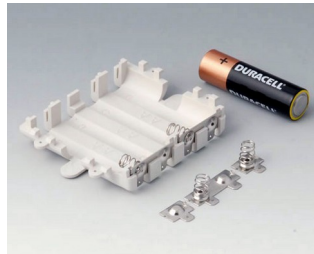

A9345217
Set of battery compartment, 4 x AA
ABS (UL 94 HB)
off-white RAL 9002