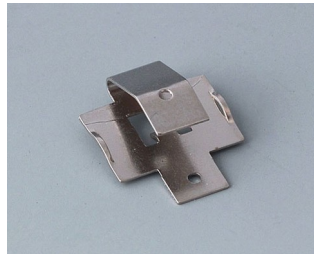

## BUTTON CELL HOLDERS

### Accessory "battery"

**A9156002**  
Plug-in contact, 1 x 9 V (PP3)

**A9161001**  
Set of battery clips, 4 x AA  
Steel  
tin-plated

**A9193003**  
Battery-clips, double contact  
Steel  
tin-plated

**A9193004**  
Battery-clips, single contact  
Steel  
tin-plated

**A9193005**  
Battery clips, double contact  
Steel  
nickel-plated

**A9193006**  
Battery-clips, single contact  
Steel  
nickel-plated

**A9193008**  
Battery clips, double contact  
CuBe  
nickel-plated