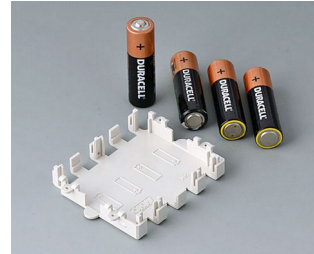

## BUTTON CELL HOLDERS

### Select Versions

**A9156001**  
Battery holder, 2 x AA  
PP  
black RAL 9005

**A9156003**  
Battery holder, 1 x 9 V (PP3)  
Steel  
nickel-plated

**A9174004**  
Battery compartment, 4 x AA  
ABS (UL 94 HB)  
off-white RAL 9002