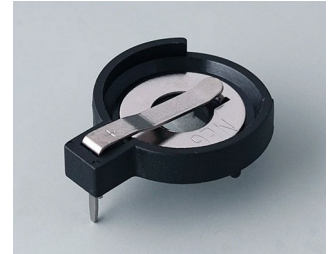

## BUTTON CELL HOLDERS

### Select Versions

**A9156001**  
Battery holder, 2 x AA  
PP  
black RAL 9005

**A9156003**  
Battery holder, 1 x 9 V (PP3)  
Steel  
nickel-plated

**A9174004**  
Battery compartment, 4 x AA  
ABS (UL 94 HB)  
off-white RAL 9002

**A9193037**  
Button cell holder, Ø 20 mm

**A9193038**  
Button cell holder, Ø 23 mm

**A9193039**  
Button cell holder, Ø 12 mm

**A9193040**  
Button cell holder, Ø 16 mm

**A9250250**  
Battery spacer  
PE foam  
50x25x4mm