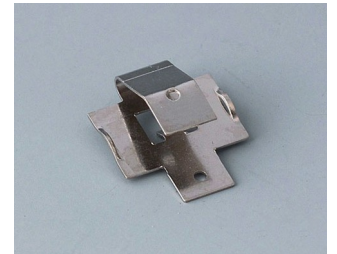

## BUTTON CELL HOLDERS

### Accessory "battery"

**A9156002**  
Plug-in contact, 1 x 9 V (PP3)

**A9161001**  
Set of battery clips, 4 x AA  
Steel  
tin-plated

**A9193003**  
Battery-clips, double contact  
Steel  
tin-plated

**A9193004**  
Battery-clips, single contact  
Steel  
tin-plated

**A9193005**  
Battery clips, double contact  
Steel  
nickel-plated

**A9193006**  
Battery-clips, single contact  
Steel  
nickel-plated

**A9193008**  
Battery clips, double contact  
CuBe  
nickel-plated