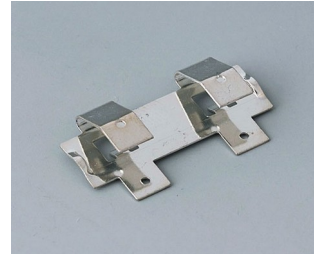

# BATTERY COMPARTMENTS AND HOLDERS,

GEHÄUSE  
SYSTEME

## BUTTON CELL HOLDERS

### Accessory "battery"

**A9156002**  
Plug-in contact, 1 x 9 V (PP3)

**A9161001**  
Set of battery clips, 4 x AA  
Steel  
tin-plated

**A9193003**  
Battery-clips, double contact  
Steel  
tin-plated

**A9193004**  
Battery-clips, single contact  
Steel  
tin-plated