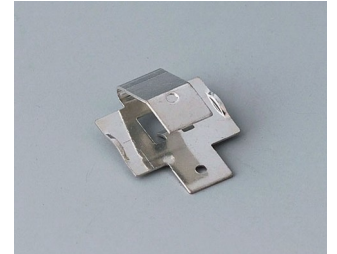

## BUTTON CELL HOLDERS

### Accessory "battery"

**A9156002**  
Plug-in contact, 1 x 9 V (PP3)

**A9161001**  
Set of battery clips, 4 x AA  
Steel  
tin-plated

**A9193003**  
Battery-clips, double contact  
Steel  
tin-plated

**A9193004**  
Battery-clips, single contact  
Steel  
tin-plated

**A9193005**  
Battery clips, double contact  
Steel  
nickel-plated

**A9193006**  
Battery-clips, single contact  
Steel  
nickel-plated

**A9193008**  
Battery clips, double contact  
CuBe  
nickel-plated