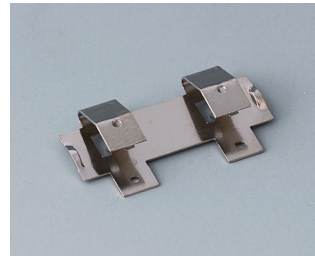

## BUTTON CELL HOLDERS

### Accessory "battery"

**A9156002**  
Plug-in contact, 1 x 9 V (PP3)

**A9161001**  
Set of battery clips, 4 x AA  
Steel  
tin-plated

**A9193003**  
Battery-clips, double contact  
Steel  
tin-plated

**A9193004**  
Battery-clips, single contact  
Steel  
tin-plated

**A9193005**  
Battery clips, double contact  
Steel  
nickel-plated

**A9193006**  
Battery-clips, single contact  
Steel  
nickel-plated

**A9193008**  
Battery clips, double contact  
CuBe  
nickel-plated