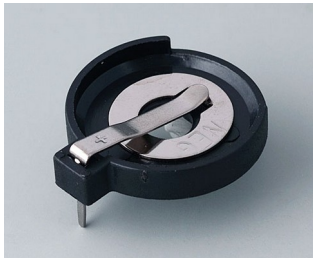

## BUTTON CELL HOLDERS

### Select Versions

**A9156001**  
Battery holder, 2 x AA  
PP  
black RAL 9005

**A9156003**  
Battery holder, 1 x 9 V (PP3)  
Steel  
nickel-plated

**A9174004**  
Battery compartment, 4 x AA  
ABS (UL 94 HB)  
off-white RAL 9002

**A9193037**  
Button cell holder, Ø 20 mm

**A9193038**  
Button cell holder, Ø 23 mm

**A9193039**  
Button cell holder, Ø 12 mm

**A9193040**  
Button cell holder, Ø 16 mm

**A9250250**  
Battery spacer  
PE foam  
50x25x4mm