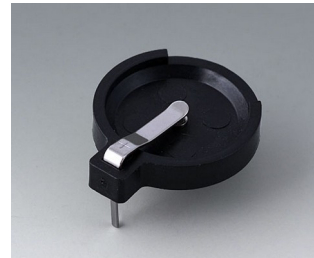

## BUTTON CELL HOLDERS

### Select Versions

**A9156001**  
Battery holder, 2 x AA  
PP  
black RAL 9005

**A9156003**  
Battery holder, 1 x 9 V (PP3)  
Steel  
nickel-plated

**A9174004**  
Battery compartment, 4 x AA  
ABS (UL 94 HB)  
off-white RAL 9002

**A9193037**  
Button cell holder, Ø 20 mm

**A9193038**  
Button cell holder, Ø 23 mm

**A9193039**  
Button cell holder, Ø 12 mm

**A9193040**  
Button cell holder, Ø 16 mm

**A9250250**  
Battery spacer  
PE foam  
50x25x4mm