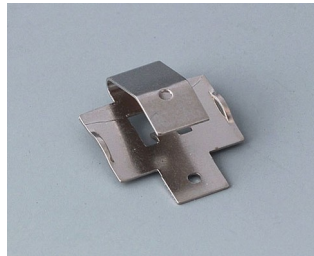

## BUTTON CELL HOLDERS

### Accessory "battery"

**A9156002**  
Plug-in contact, 1 x 9 V (PP3)

**A9161001**  
Set of battery clips, 4 x AA  
Steel  
tin-plated

**A9193003**  
Battery-clips, double contact  
Steel  
tin-plated

**A9193004**  
Battery-clips, single contact  
Steel  
tin-plated

**A9193005**  
Battery clips, double contact  
Steel  
nickel-plated

**A9193006**  
Battery-clips, single contact  
Steel  
nickel-plated

**A9193008**  
Battery clips, double contact  
CuBe  
nickel-plated