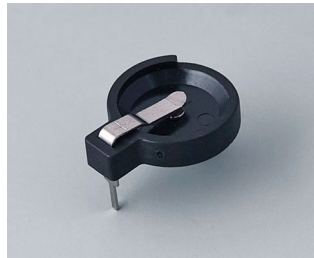

## BUTTON CELL HOLDERS

### Select Versions

**A9156001**  
Battery holder, 2 x AA  
PP  
black RAL 9005

**A9156003**  
Battery holder, 1 x 9 V (PP3)  
Steel  
nickel-plated

**A9174004**  
Battery compartment, 4 x AA  
ABS (UL 94 HB)  
off-white RAL 9002

**A9193037**  
Button cell holder, Ø 20 mm

**A9193038**  
Button cell holder, Ø 23 mm

**A9193039**  
Button cell holder, Ø 12 mm

**A9193040**  
Button cell holder, Ø 16 mm

**A9250250**  
Battery spacer  
PE foam  
50x25x4mm