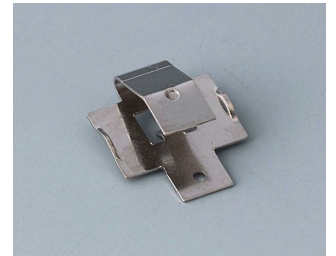

## BUTTON CELL HOLDERS

### Accessory "battery"

**A9156002**  
Plug-in contact, 1 x 9 V (PP3)

**A9161001**  
Set of battery clips, 4 x AA  
Steel  
tin-plated

**A9193003**  
Battery-clips, double contact  
Steel  
tin-plated

**A9193004**  
Battery-clips, single contact  
Steel  
tin-plated

**A9193005**  
Battery clips, double contact  
Steel  
nickel-plated

**A9193006**  
Battery-clips, single contact  
Steel  
nickel-plated

**A9193008**  
Battery clips, double contact  
CuBe  
nickel-plated