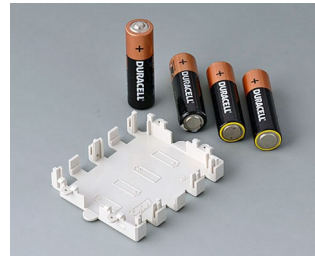

## BUTTON CELL HOLDERS

### Select Versions

**A9156001**  
Battery holder, 2 x AA  
PP  
black RAL 9005

**A9156003**  
Battery holder, 1 x 9 V (PP3)  
Steel  
nickel-plated

**A9174004**  
Battery compartment, 4 x AA  
ABS (UL 94 HB)  
off-white RAL 9002