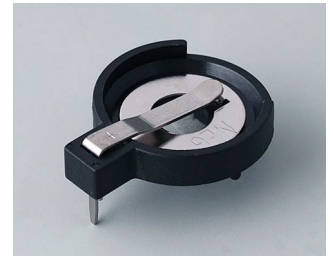

## BUTTON CELL HOLDERS

### Select Versions

**A9156001**  
Battery holder, 2 x AA  
PP  
black RAL 9005

**A9156003**  
Battery holder, 1 x 9 V (PP3)  
Steel  
nickel-plated

**A9174004**  
Battery compartment, 4 x AA  
ABS (UL 94 HB)  
off-white RAL 9002

**A9193037**  
Button cell holder, Ø 20 mm

**A9193038**  
Button cell holder, Ø 23 mm

**A9193039**  
Button cell holder, Ø 12 mm

**A9193040**  
Button cell holder, Ø 16 mm

**A9250250**  
Battery spacer  
PE foam  
50x25x4mm