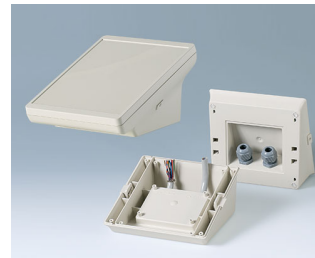

CABLE GLANDS, STRAIN RELIEF

- High protection class IP 68 cable glands, in sizes from M12 to M32, with a sealing ring for external threads.
- Quickfix cable glands are new to our range, and only extend into the enclosure by a few millimetres, so do not hinder any other components inside. They are also easy to install without special tools.
- Strain relief to protect electric cables from mechanical stress.