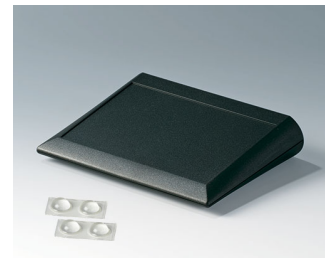

TILT FOOT BAR, TILT FEET

- Tilt and swivel carry handle bars made of plastic and diecast zinc. With matching anodised aluminium profile, cut to the correct width for your enclosure, and supplied as a separate component.
- For small plastic enclosures we also offer a range of tilt foot bars which can be fitted anywhere on the base, and provide an ergonomic reading angle.

Select Versions

A0350007
 Tilt foot
 ABS (UL 94 HB)
 off-white RAL 9002

A9152057
 Tilt foot bar
 ABS (UL 94 HB)
 off-white RAL 9002

A9152058
 Tilt foot bar
 ABS (UL 94 HB)
 lava

A9152059
 Tilt foot bar
 ABS (UL 94 HB)
 black RAL 9005

TILT FOOT BAR, TILT FEET

A9209229
 Anti-slide feet 8.5 x 2.2 mm
 black

A9210290
 Anti-slide feet 9.5 x 3.8 mm
 transparent

A9212330
 Anti-slide feet 12 x 3.5 mm
 transparent

A9250807
 Tilt foot bar
 ABS (UL 94 HB)
 off-white RAL 9002