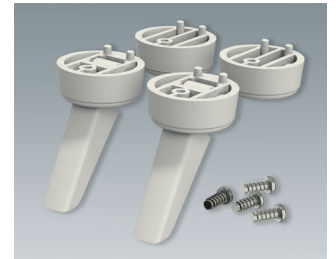

A9257507
Case feet, Vers. II
ABS (UL 94 HB)
off-white RAL 9002
ø30x12mm