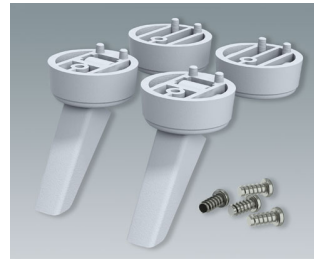

TILT FOOT BAR, TILT FEET

- Tilt and swivel carry handle bars made of plastic and diecast zinc. With matching anodised aluminium profile, cut to the correct width for your enclosure, and supplied as a separate component.
- For small plastic enclosures we also offer a range of tilt foot bars which can be fitted anywhere on the base, and provide an ergonomic reading angle.

A9257407
 Case feet, Vers. I
 ABS (UL 94 HB)
 off-white RAL 9002
 ø30x12mm

TILT FOOT BAR, TILT FEET

A9257409
Case feet, Vers. I
ABS (UL 94 HB)
black RAL 9005
ø30x12mm

A9257504
Case feet, Vers. II
ABS (UL 94 HB)
anthracite grey RAL 7016
ø30x12mm