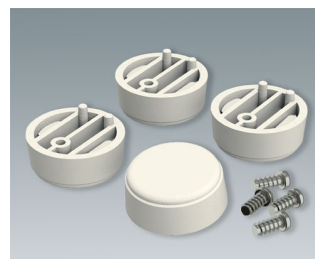

A9257407
Case feet, Vers. I
ABS (UL 94 HB)
off-white RAL 9002
ø30x12mm