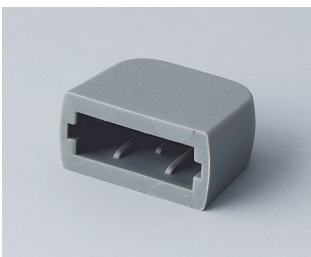

# USB COVERS

To lock the USB interface or simply to insert into type A USB sockets. Offers protection from damage and foreign matter.

## Select Versions

**A9320008**  
 USB end cover  
 TPE  
 volcano

**A9320107**  
 USB cover  
 PP  
 off-white RAL 9002  
 35x13mm

**A9320207**  
 USB cover, type Mini-USB  
 PP  
 off-white RAL 9002  
 29.5x8.5mm