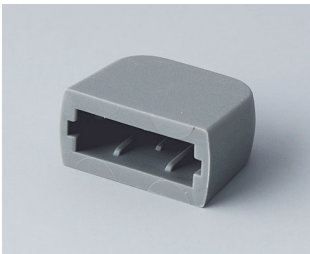

# USB COVERS

To lock the USB interface or simply to insert into type A USB sockets. Offers protection from damage and foreign matter.

## Select Versions

**A9320008**  
USB end cover  
SEBS (TPE)  
volcano

**A9320107**  
USB cover  
PP  
off-white RAL 9002  
35x13mm

**A9320207**  
USB cover, type Mini-USB  
PP  
off-white RAL 9002  
29.5x8.5mm