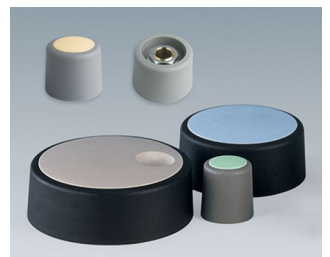

COM-KNOBS

Modern collet knob system

Aesthetic design, a modern selection of pastel colours, and a secure collet fixing system are the main features of our COM-KNOBS range. These very attractive tuning knobs will give your application a high-quality appearance.

- modern and innovative control knobs
- cover with a matt chrome finish for a classy metallic look (sizes 23-40)
- reliable operation with the tried and tested collet fixing system
- convenient assembly from the front with tight fitting on the axis
- with/without slot for arrow marking elements
- clip-on covers with or without a finger recess for finer control and adjustment (sizes 40-50)
- also suitable for fitting accessory disks, dials, stator and nut covers
- the design is similar to our innovative TOP-KNOBS series; this guarantees you a uniform appearance when using the two knob technologies
- modern colour combinations

knob sizes	boreholes
ø 16, 20, 23 mm	4 mm, 6 mm, 1/4"
ø 31 mm	6 mm, 1/4"
ø 40, 50 mm	6 mm, 8 mm