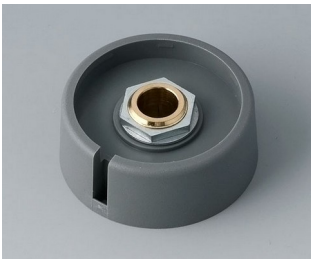

A3023049
COM-KNOBS 23, with recess
PA 6
nero
23x16mm 4mm

A3023068
COM-KNOBS 23, with recess
PA 6
volcano
23x16mm 6mm

A3023069
COM-KNOBS 23, with recess
PA 6
nero
23x16mm 6mm

COM-KNOBS

A3023638
 COM-KNOBS 23, with recess
 PA 6
 volcano
 23x16mm 1/4"

A3023639
 COM-KNOBS 23, with recess
 PA 6
 nero
 23x16mm 1/4"

A3031068
 COM-KNOBS 31, with recess
 PA 6
 volcano
 31x16mm 6mm

A3031069
 COM-KNOBS 31, with recess
 PA 6
 nero
 31x16mm 6mm

A3031638
 COM-KNOBS 31, with recess
 PA 6
 volcano
 31x16mm 1/4"

A3031639
 COM-KNOBS 31, with recess
 PA 6
 nero
 31x16mm 1/4"

A3040068
 COM-KNOBS 40, with recess
 PA 6
 volcano
 40x16mm 6mm

A3040069
 COM-KNOBS 40, with recess
 PA 6
 nero
 40x16mm 6mm

A3040088
 COM-KNOBS 40, with recess
 PA 6
 volcano
 40x16mm 8mm