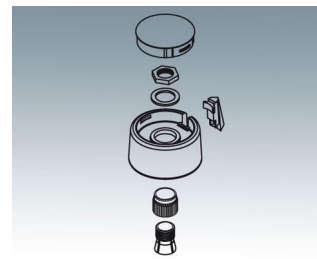

COM-KNOBS

Modern collet knob system

Aesthetic design, a modern selection of pastel colours, and a secure collet fixing system are the main features of our COM-KNOBS range. These very attractive tuning knobs will give your application a high-quality appearance.

- modern and innovative control knobs
- cover with a matt chrome finish for a classy metallic look (sizes 23-40)
- reliable operation with the tried and tested collet fixing system
- convenient assembly from the front with tight fitting on the axis
- with/without slot for arrow marking elements
- clip-on covers with or without a finger recess for finer control and adjustment (sizes 40-50)
- also suitable for fitting accessory disks, dials, stator and nut covers
- the design is similar to our innovative TOP-KNOBS series; this guarantees you a uniform appearance when using the two knob technologies
- modern colour combinations

knob sizes	boreholes
ø 16, 20, 23 mm	4 mm, 6 mm, 1/4"
ø 31 mm	6 mm, 1/4"
ø 40, 50 mm	6 mm, 8 mm