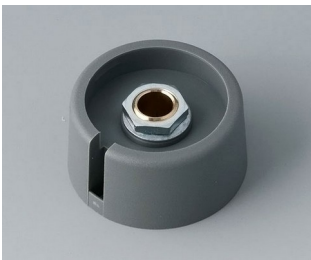

A3023049
COM-KNOBS 23, with recess
PA 6
nero
23x16mm 4mm

A3023068
COM-KNOBS 23, with recess
PA 6
volcano
23x16mm 6mm

A3023069
COM-KNOBS 23, with recess
PA 6
nero
23x16mm 6mm

COM-KNOBS

A3023638
 COM-KNOBS 23, with recess
 PA 6
 volcano
 23x16mm 1/4"

A3023639
 COM-KNOBS 23, with recess
 PA 6
 nero
 23x16mm 1/4"

A3031068
 COM-KNOBS 31, with recess
 PA 6
 volcano
 31x16mm 6mm

A3031069
 COM-KNOBS 31, with recess
 PA 6
 nero
 31x16mm 6mm

A3031638
 COM-KNOBS 31, with recess
 PA 6
 volcano
 31x16mm 1/4"