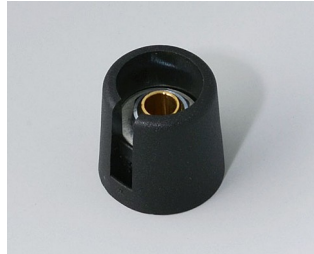

- modern and innovative control knobs
- cover with a matt chrome finish for a classy metallic look (sizes 23-40)
- reliable operation with the tried and tested collet fixing system
- convenient assembly from the front with tight fitting on the axis
- with/without slot for arrow marking elements
- clip-on covers with or without a finger recess for finer control and adjustment (sizes 40-50)
- also suitable for fitting accessory disks, dials, stator and nut covers
- the design is similar to our innovative TOP-KNOBS series; this guarantees you a uniform appearance when using the two knob technologies
- modern colour combinations

Machining

Lacquering

Printing

Laser marking

Installation / Assembly of accessories

COM-KNOBS

Select Versions

A3016048
COM-KNOBS 16, with recess
PA 6
volcano
16x16mm 4mm

A3016049
COM-KNOBS 16, with recess
PA 6
nero
16x16mm 4mm

A3016068
COM-KNOBS 16, with recess
PA 6
volcano
16x16mm 6mm

A3016069
COM-KNOBS 16, with recess
PA 6
nero
16x16mm 6mm

A3016638
COM-KNOBS 16, with recess
PA 6
volcano
16x16mm 1/4"