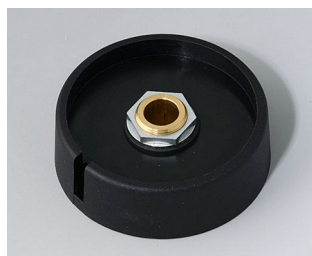

A3050089
COM-KNOBS 50, with recess
PA 6
nero
50x16mm 8mm