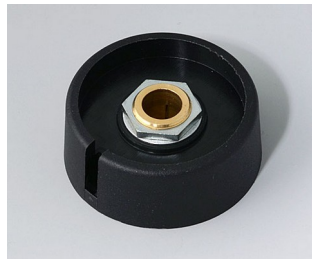

A3023639
 COM-KNOBS 23, with recess
 PA 6
 nero
 23x16mm 1/4"

A3031068
 COM-KNOBS 31, with recess
 PA 6
 volcano
 31x16mm 6mm

A3031069
 COM-KNOBS 31, with recess
 PA 6
 nero
 31x16mm 6mm

A3031638
 COM-KNOBS 31, with recess
 PA 6
 volcano
 31x16mm 1/4"

A3031639
 COM-KNOBS 31, with recess
 PA 6
 nero
 31x16mm 1/4"

A3040068
 COM-KNOBS 40, with recess
 PA 6
 volcano
 40x16mm 6mm

A3040069
 COM-KNOBS 40, with recess
 PA 6
 nero
 40x16mm 6mm

A3040088
 COM-KNOBS 40, with recess
 PA 6
 volcano
 40x16mm 8mm

A3040089
 COM-KNOBS 40, with recess
 PA 6
 nero
 40x16mm 8mm

A3050068
 COM-KNOBS 50, with recess
 PA 6
 volcano
 50x16mm 6mm

A3050069
 COM-KNOBS 50, with recess
 PA 6
 nero
 50x16mm 6mm

A3050088
 COM-KNOBS 50, with recess
 PA 6
 volcano
 50x16mm 8mm