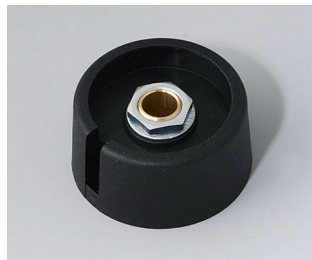

A3023639
 COM-KNOBS 23, with recess
 PA 6
 nero
 23x16mm 1/4"

A3031068
 COM-KNOBS 31, with recess
 PA 6
 volcano
 31x16mm 6mm

A3031069
 COM-KNOBS 31, with recess
 PA 6
 nero
 31x16mm 6mm

A3031638
 COM-KNOBS 31, with recess
 PA 6
 volcano
 31x16mm 1/4"