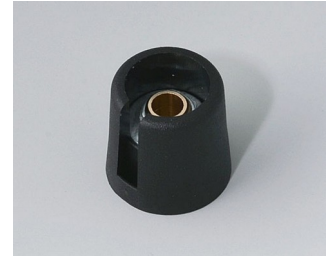

## Select Versions

**A3016048**  
COM-KNOBS 16, with recess  
PA 6  
volcano  
16x16mm 4mm

**A3016049**  
COM-KNOBS 16, with recess  
PA 6  
nero  
16x16mm 4mm

**A3016068**  
COM-KNOBS 16, with recess  
PA 6  
volcano  
16x16mm 6mm