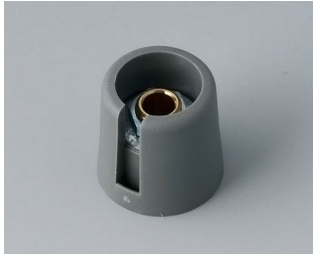

- modern and innovative control knobs
- cover with a matt chrome finish for a classy metallic look (sizes 23-40)
- reliable operation with the tried and tested collet fixing system
- convenient assembly from the front with tight fitting on the axis
- with/without slot for arrow marking elements
- clip-on covers with or without a finger recess for finer control and adjustment (sizes 40-50)
- also suitable for fitting accessory disks, dials, stator and nut covers
- the design is similar to our innovative TOP-KNOBS series; this guarantees you a uniform appearance when using the two knob technologies
- modern colour combinations

Machining

Lacquering

Printing

Laser marking

Installation / Assembly of accessories

COM-KNOBS

Select Versions

A3016048
COM-KNOBS 16, with recess
PA 6
volcano
16x16mm 4mm

A3016049
COM-KNOBS 16, with recess
PA 6
nero
16x16mm 4mm

A3016068
COM-KNOBS 16, with recess
PA 6
volcano
16x16mm 6mm

A3016069
COM-KNOBS 16, with recess
PA 6
nero
16x16mm 6mm

A3016638
COM-KNOBS 16, with recess
PA 6
volcano
16x16mm 1/4"