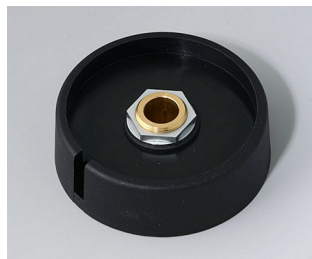

A3040089
 COM-KNOBS 40, with recess
 PA 6
 nero
 40x16mm 8mm

A3050068
 COM-KNOBS 50, with recess
 PA 6
 volcano
 50x16mm 6mm

A3050069
 COM-KNOBS 50, with recess
 PA 6
 nero
 50x16mm 6mm

A3050088
 COM-KNOBS 50, with recess
 PA 6
 volcano
 50x16mm 8mm