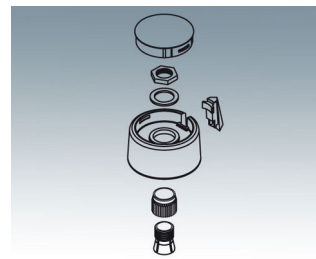

COM-KNOBS

Modern collet knob system

Aesthetic design, a modern selection of pastel colours, and a secure collet fixing system are the main features of our COM-KNOBS range. These very attractive tuning knobs will give your application a high-quality appearance.

- modern and innovative control knobs
- cover with a matt chrome finish for a classy metallic look (sizes 23-40)
- reliable operation with the tried and tested collet fixing system
- convenient assembly from the front with tight fitting on the axis
- with/without slot for arrow marking elements
- clip-on covers with or without a finger recess for finer control and adjustment (sizes 40-50)
- also suitable for fitting accessory disks, dials, stator and nut covers
- the design is similar to our innovative TOP-KNOBS series; this guarantees you a uniform appearance when using the two knob technologies
- modern colour combinations

knob sizes	boreholes
ø 16, 20, 23 mm	4 mm, 6 mm, 1/4"
ø 31 mm	6 mm, 1/4"
ø 40, 50 mm	6 mm, 8 mm