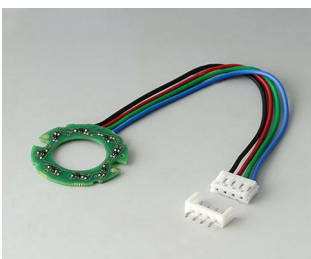

Accessory "illumination"

B7546001
LED illumination kit, 8 LEDs
(RGB backlight)