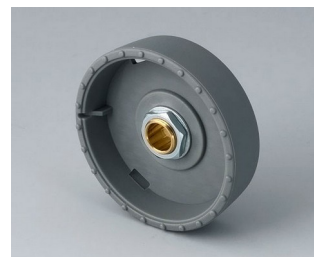

- innovative design for flush fitting or surface mounting
- the flush-fitting version represents an attractive transition between the knob and the front of the device; the knob can be illuminated, that is, a ring lights up between the recess and the knob cover
- with the surface-mounted version, the knob design makes a great impression thanks to the slight inclination of the body towards the inner axis, thus allowing ergonomically comfortable operation; the knob is mounted on an approx. 3 mm high ring, which can be illuminated if required
- illumination possible with modern, energy-saving SMD LED technology for power supply units with 5 V: either white backlight for the colours diamond, emerald and sapphire or RGB backlight for individual colours as accessory
- knob with or without knurls
- cover with or without finger recess for fine adjustments
- tried and tested collet fixture system with secure fit on the axle
- max. torques: assembly = 1.5 Nm, function = 1.2 Nm

B8133068
STAR-KNOBS 33, with knurls
PA 6
volcano
33x14mm 6mm

B8133069
STAR-KNOBS 33, with knurls
PA 6
nero
33x14mm 6mm

B8133638
STAR-KNOBS 33, with knurls
PA 6
volcano
33x14mm 1/4"

B8133639
STAR-KNOBS 33, with knurls
PA 6
nero
33x14mm 1/4"