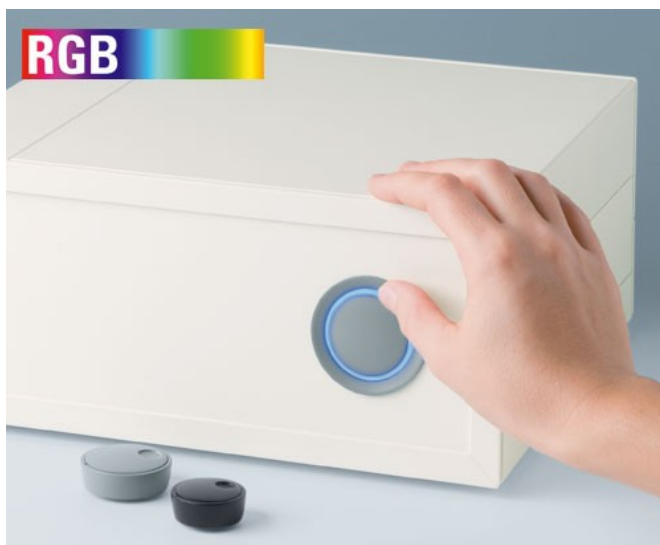

STAR-KNOBS

Modern illuminated tuning knobs

Our STAR-KNOBS are designed for menu driven interfaces, click rotation and click push-in for 'OK'. This reduces the number of knobs and controls required on the front panel. The illumination is a visual highlight and enhances user operation of the equipment.

- innovative design for flush fitting or surface mounting
- the flush-fitting version represents an attractive transition between the knob and the front of the device; the knob can be illuminated, that is, a ring lights up between the recess and the knob cover
- with the surface-mounted version, the knob design makes a great impression thanks to the slight inclination of the body towards the inner axis, thus allowing ergonomically comfortable operation; the knob is mounted on an approx. 3 mm high ring, which can be illuminated if required
- illumination possible with modern, energy-saving SMD LED technology for power supply units with 5 V: either white backlight for the colours diamond, emerald and sapphire or RGB backlight for individual colours as accessory
- knob with or without knurls
- cover with or without finger recess for fine adjustments
- tried and tested collet fixture system with secure fit on the axle
- max. torques: assembly = 1.5 Nm, function = 1.2 Nm

knob sizes boreholes

ø 33 mm 6 mm, 1/4"

ø 41 mm 6 mm

Minimum Components for 1 STAR-KNOB:

1 knob, 1 cover, 1 assembly kit