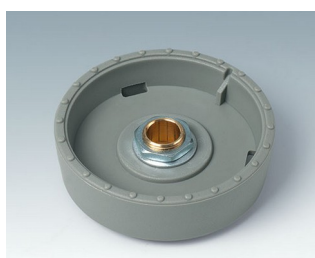

- innovative design for flush fitting or surface mounting
- the flush-fitting version represents an attractive transition between the knob and the front of the device; the knob can be illuminated, that is, a ring lights up between the recess and the knob cover
- with the surface-mounted version, the knob design makes a great impression thanks to the slight inclination of the body towards the inner axis, thus allowing ergonomically comfortable operation; the knob is mounted on an approx. 3 mm high ring, which can be illuminated if required
- illumination possible with modern, energy-saving SMD LED technology for power supply units with 5 V: either white backlight for the colours diamond, emerald and sapphire or RGB backlight for individual colours as accessory
- knob with or without knurls
- cover with or without finger recess for fine adjustments
- tried and tested collet fixture system with secure fit on the axle
- max. torques: assembly = 1.5 Nm, function = 1.2 Nm

knob sizes boreholes

ø 33 mm 6 mm, 1/4"

ø 41 mm 6 mm

Minimum Components for 1 STAR-KNOB:

1 knob, 1 cover, 1 assembly kit

STAR-KNOBS

Applications and Examples

For rotary potentiometers or rotary pulse generators with round shaft ends in accordance with DIN 41591, including touch function. Measuring and control technology, health care, heating and air conditioning, communication devices, building management, smart factory,