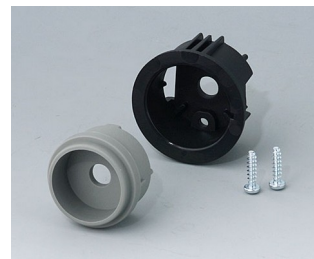

- innovative design for flush fitting or surface mounting
- the flush-fitting version represents an attractive transition between the knob and the front of the device; the knob can be illuminated, that is, a ring lights up between the recess and the knob cover
- with the surface-mounted version, the knob design makes a great impression thanks to the slight inclination of the body towards the inner axis, thus allowing ergonomically comfortable operation; the knob is mounted on an approx. 3 mm high ring, which can be illuminated if required
- illumination possible with modern, energy-saving SMD LED technology for power supply units with 5 V: either white backlight for the colours diamond, emerald and sapphire or RGB backlight for individual colours as accessory
- knob with or without knurls
- cover with or without finger recess for fine adjustments
- tried and tested collet fixture system with secure fit on the axle
- max. torques: assembly = 1.5 Nm, function = 1.2 Nm

B8641109
Cover 41, with finger recess
PA 6
nero

B8733118
Assembly kit 33, flush fitting
version
PA 6
volcano

B8733119
Assembly kit 33, flush fitting
version
PA 6
nero

B8733201
Assembly kit 33, surface-
mounted version
PC (UL 94 HB)
diamond

B8733206
Assembly kit 33, surface-
mounted version
PC (UL 94 HB)
sapphire

B8733218
Assembly kit 33, surface-
mounted version
PA 6
volcano

B8733219
Assembly kit 33, surface-
mounted version
PA 6
nero

B8741118
Assembly kit 41, flush fitting
version
PA 6
volcano