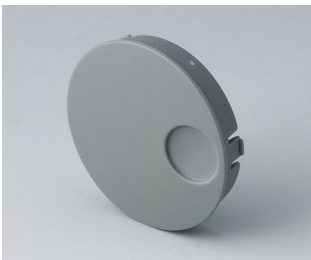

- innovative design for flush fitting or surface mounting
- the flush-fitting version represents an attractive transition between the knob and the front of the device; the knob can be illuminated, that is, a ring lights up between the recess and the knob cover
- with the surface-mounted version, the knob design makes a great impression thanks to the slight inclination of the body towards the inner axis, thus allowing ergonomically comfortable operation; the knob is mounted on an approx. 3 mm high ring, which can be illuminated if required
- illumination possible with modern, energy-saving SMD LED technology for power supply units with 5 V: either white backlight for the colours diamond, emerald and sapphire or RGB backlight for individual colours as accessory
- knob with or without knurls
- cover with or without finger recess for fine adjustments
- tried and tested collet fixture system with secure fit on the axle
- max. torques: assembly = 1.5 Nm, function = 1.2 Nm

B8633108
Cover 33, with finger recess
PA 6
volcano

B8633109
Cover 33, with finger recess
PA 6
nero

B8641008
Cover 41
PA 6
volcano

B8641009
Cover 41
PA 6
nero

B8641108
Cover 41, with finger recess
PA 6
volcano